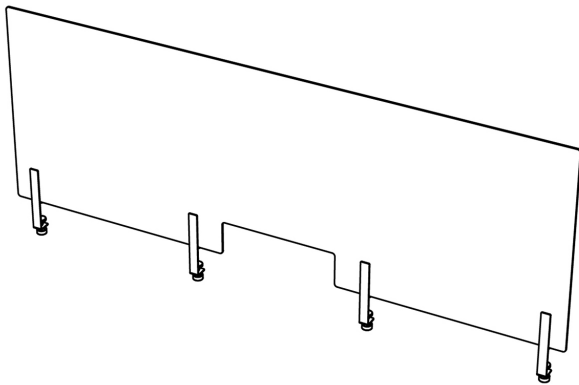

66047

FRONTSHIELD_STAGE_XS_70

The picture shows the right SIDESHIELD (view from the backside). It is also possible to mount the metal parts on the other side and create the left SIDESHIELD.

The picture shows the right SIDESHIELD (view from the backside). It is also possible to mount the metal parts on the other side and create the left SIDESHIELD.

Both versions can only be mounted on an already installed FRONTSHIELD.

Version to cover the half side of the depth of 80 cm table.

Version to cover the complete depth of 50 cm table.

66049

FRONTSHIELD_APERTURE_
STAGE_L_70