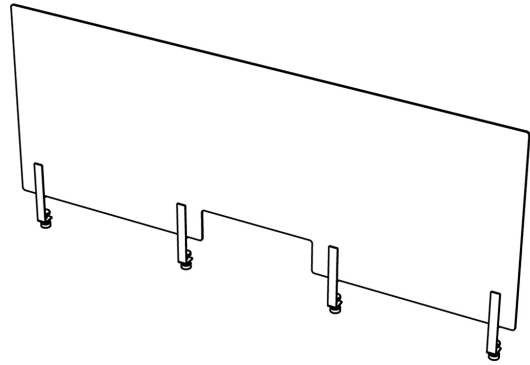

FRONTSHIELD_APERTURE_
STAGE_M_70

66051