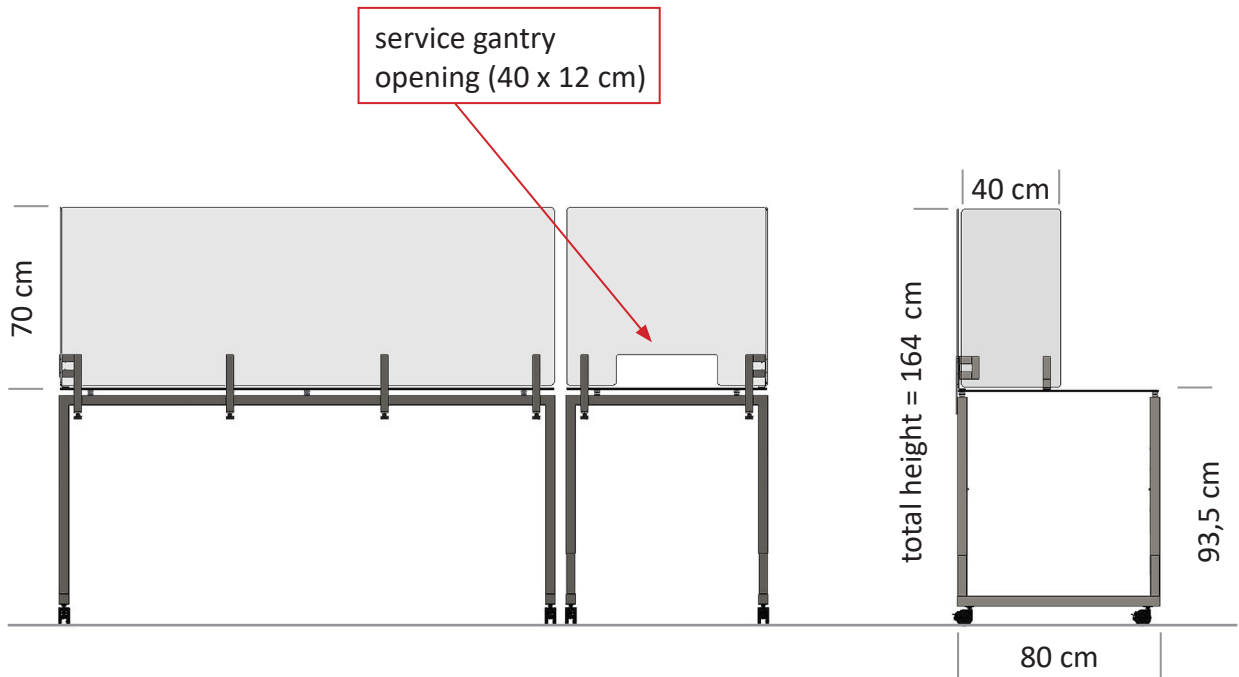

IGP color range
color system Pearl
Mica Effect: Classic
effect shades with
long-term value
retention (58
numbers)