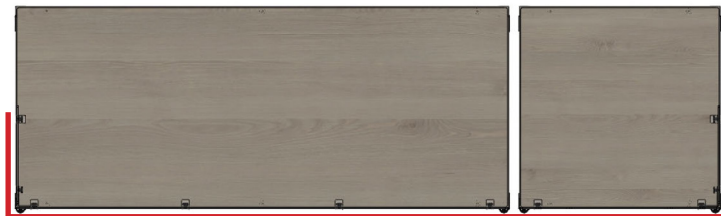

103 | gold

104 | black

105 | white

109 | platinum

112 | bronze

CUSTOMIZED

IGP color range
color system Pearl
Mica Effect: Classic
effect shades with
long-term value
retention (58
numbers)

FRONTSHIELD - prevents the guest from touching food and dishes.