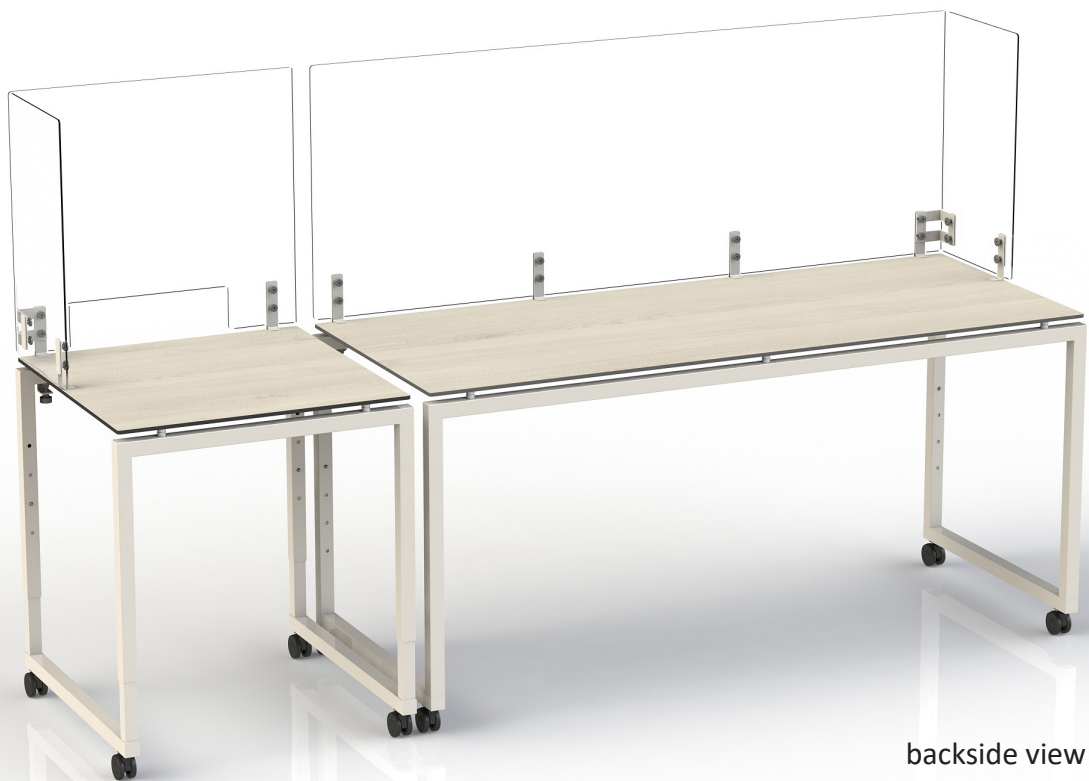

FRONTSHIELD

protect your buffet

new
2020

Mount the transparent acrylic glass to your VENTA table and be protected from the corona virus by preventing the guests from touching food and dishes. A service employee behind the table arranges the guest's selection on a plate and serves the plate through the service gantry. Every FRONTSHIELD can be mounted with special clamps on the table base frame. The SIDESHIELD will be mounted on an already installed FRONT-SHIELD. The material of the clamps is stainless steel with powder coating according to the color of the base frame. The shield itself is made in transparent acrylic glass.

Mount the transparent acrylic glass to your VENTA table and be protected from the corona virus by preventing the guests from touching food and dishes. A service employee behind the table arranges the guest's selection on a plate and serves the plate through the service gantry. Every FRONTSHIELD can be mounted with special clamps on the table base frame. The SIDESHIELD will be mounted on an already installed FRONTSHIELD. The material of the clamps is stainless steel with powder coating according to the color of the base frame. The shield itself is made in transparent acrylic glass.

103 | gold

104 | black

105 | white

109 | platinum

112 | bronze

CUSTOMIZED

IGP color range
color system Pearl
Mica Effect: Classic
effect shades with
long-term value
retention (58
numbers)

FRONTSHIELD - prevents the guest from touching food and dishes.

Both versions can only be mounted on an already installed FRONTSHIELD.

Version to cover the half side of the depth of 80 cm table.

Version to cover the complete depth of 50 cm table.

66049

FRONTSHIELD_APERTURE_
STAGE_L_70