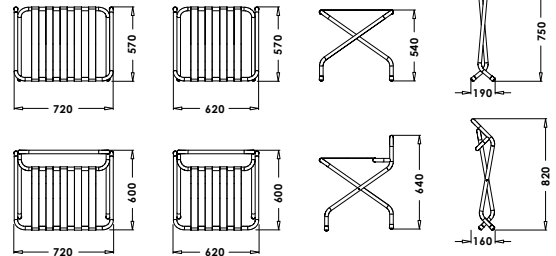

## Valette

Ref. 1 700 002

Ref. 1 700 004

Ref. 1 700 003

Ref. 1 700 005

- Luggage rack in anodised aluminium
- Foldable, ultra-light
- Silver colour frame with grey straps  
OR Gold colour frame with brown straps
- With or without back-rail for wall protection
- Available in 2 sizes

VALETTE	BACK RAIL	SILVER	GOLD	STRAPS
STANDARD	Without	1 700 000	1 700 002	5
	With	1 700 001	1 700 003	
JUNIOR	Without	1 700 004	1 700 006	4
	With	1 700 005	1 700 007	